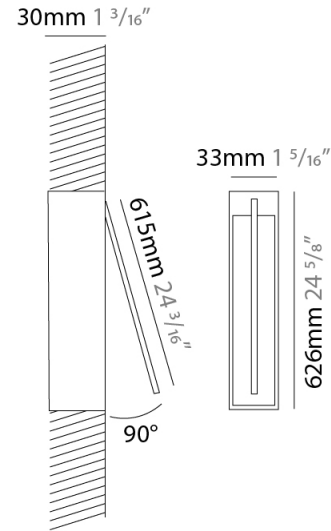

PROJECT	
TYPE	
SPECIFIER	
QUANTITY	
DATE	

SPILLO 1 ROD RECESSED

D46008- -

base number
Color   Temperature   Finish   Options

1. To build a product code in our configurator select the specify button on the base model # product page
2. To build a manual product code on this datasheet choose from the options listed below in blue font and add the suffix to the base model #

GENERAL

Series: Spillo
Subseries: Spillo 1 Rod
Brand: Icone
Division: Design
Mounting Type: Recessed
Mounting Location: Wall
Subcategory: Ambient

PHYSICAL

Shape: Rectangle
Width (mm): 33
Width (in): 1 ⁵/₁₆
Height (mm): 626
Height (in): 24 ⁵/₈
Min. Recessing Depth (mm): 30
Min. Recessing Depth (in): 1 ³/₁₆
Light Distribution: Adjustable
[Fixture Finish: WHI / BLK / CHR / BGD](#)
Fixture Material: Brass

ELECTRICAL

Lamp Type: LED
Total Output Wattage (W): 7.92
Dimming: 0-10V Dimming
Driver Included: No
Driver Location: Remote
Driver Type: Constant Voltage - 120Vac
Driver Class: Class 2
Input Voltage (V): 120
Output Voltage (V): 12
Upon Request: (Not included, see components) 0-10Vdc dimming / 277Vac

LED

[Color Temperature (°K): 2700 / 3000](#)
Nominal Lumen (lm): 660
CRI: >90 CRI
Lamp Life (hrs): 50000

OPTICAL

Adjustability: Tilt 120°

RATINGS AND CERTIFICATIONS

Certified By: Certified for North American Standards
IP rating: IP20