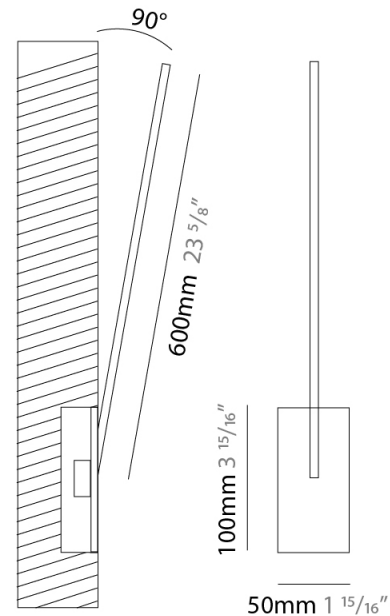

PROJECT	_____
TYPE	_____
SPECIFIER	_____
QUANTITY	_____
DATE	_____

SPILLO 1 ROD RECESSED

D46016- _____ - _____
base number   Color   Finish
                          Temperature   Options

1. To build a product code in our configurator select the specify button on the base model # product page
2. To build a manual product code on this datasheet choose from the options listed below in blue font and add the suffix to the base model #

GENERAL

Series: Spillo
Subseries: Spillo 1 Rod
Brand: Icone
Division: Design
Mounting Type: Recessed
Mounting Location: Wall
Subcategory: Ambient

PHYSICAL

Shape: Rectangle
Width (mm): 50
Width (in): 1 15/16
Height (mm): 600
Height (in): 23 5/8
Light Distribution: Adjustable
Fixture Finish: WHI / BLK / CHR / BGD
Fixture Material: Brass

ELECTRICAL

Lamp Type: LED
Total Output Wattage (W): 7.92
Dimming: 0-10V Dimming
Driver Included: No
Driver Location: Remote
Driver Type: Constant Voltage - 120Vac
Driver Class: Class 2
Input Voltage (V): 120
Output Voltage (V): 12
Upon Request: (Not included, see components) 0-10Vdc dimming / 277Vac

LED

Color Temperature (°K): 2700 / 3000
Nominal Lumen (lm): 660
CRI: >90 CRI
Lamp Life (hrs): 50000

OPTICAL

Adjustability: Tilt 120°

RATINGS AND CERTIFICATIONS

Certified By: Certified for North American Standards
IP rating: IP20